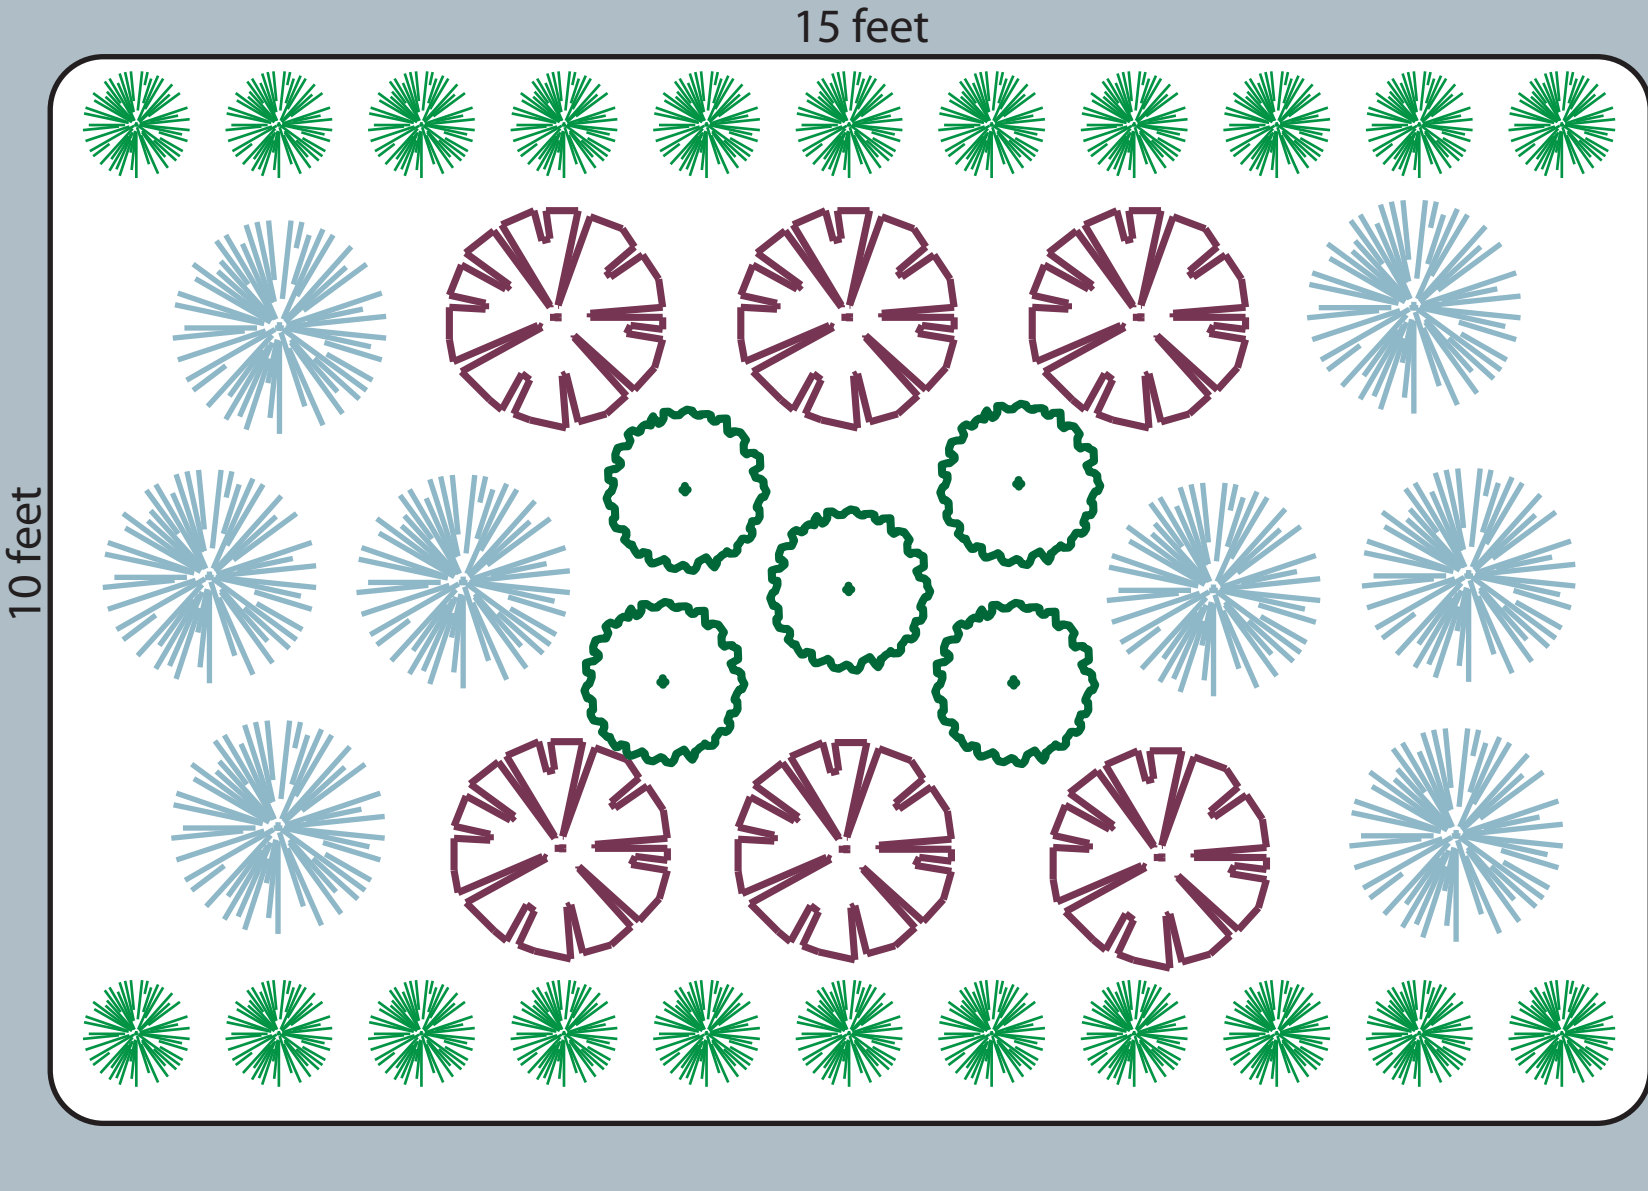

RAIN GARDEN PLANTS
FULL SUN

6+ Hours
 or

RAIN GARDEN PLANTS
PARTIAL SHADE

3-6
 Hours

easy does it

Common Oak Sedge
Carex pensylvanica

Lavender/Anise Hyssop
Agastache foeniculum,
 summer bloomer

Little Bluestem Grass
Schizachyrium scoparium

Virginia Mountain Mint
Pycnanthemum virginianum,
 late summer bloomer

Photos courtesy of Prairie Moon Nursery