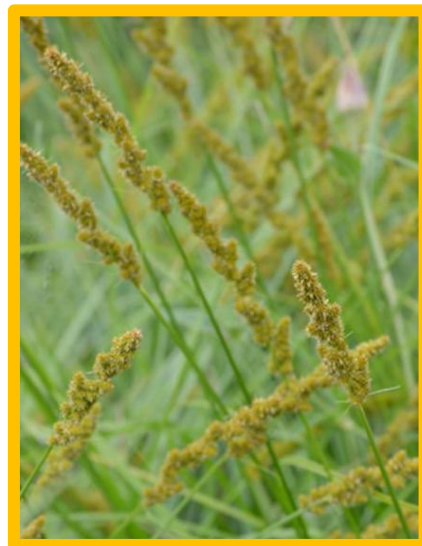

## WOODLAND WILDFLOWERS

FULL SHADE

A collection of cuties that don't complain if they're covered.

**Canada anemone**  
(*Anemone canadensis*)

**Wild strawberry**  
(*Fragaria virginiana*)

**Harebell**  
(*Campanula rotundifolia*)

**Jack-in-the-pulpit**  
(*Arisaema triphyllum*)

**Columbine**  
(*Aquilegia canadensis*)

**Golden alexanders**  
(*Zizia aurea*)

**Calico aster**  
(*Symphyotricum lateriflorum*)

**Wild geranium**  
(*Geranium maculatum*)

**Zig zag goldenrod**  
(*Solidago flexicalus*)

**Big-leaved aster**  
(*Eurybia macrophylla*)

**Common milkweed**  
(*Asclepias syriaca*)

**Brown fox sedge**  
(*Carex vulpinoidea*)

**Common oak sedge** (*Carex pensylvanica*)