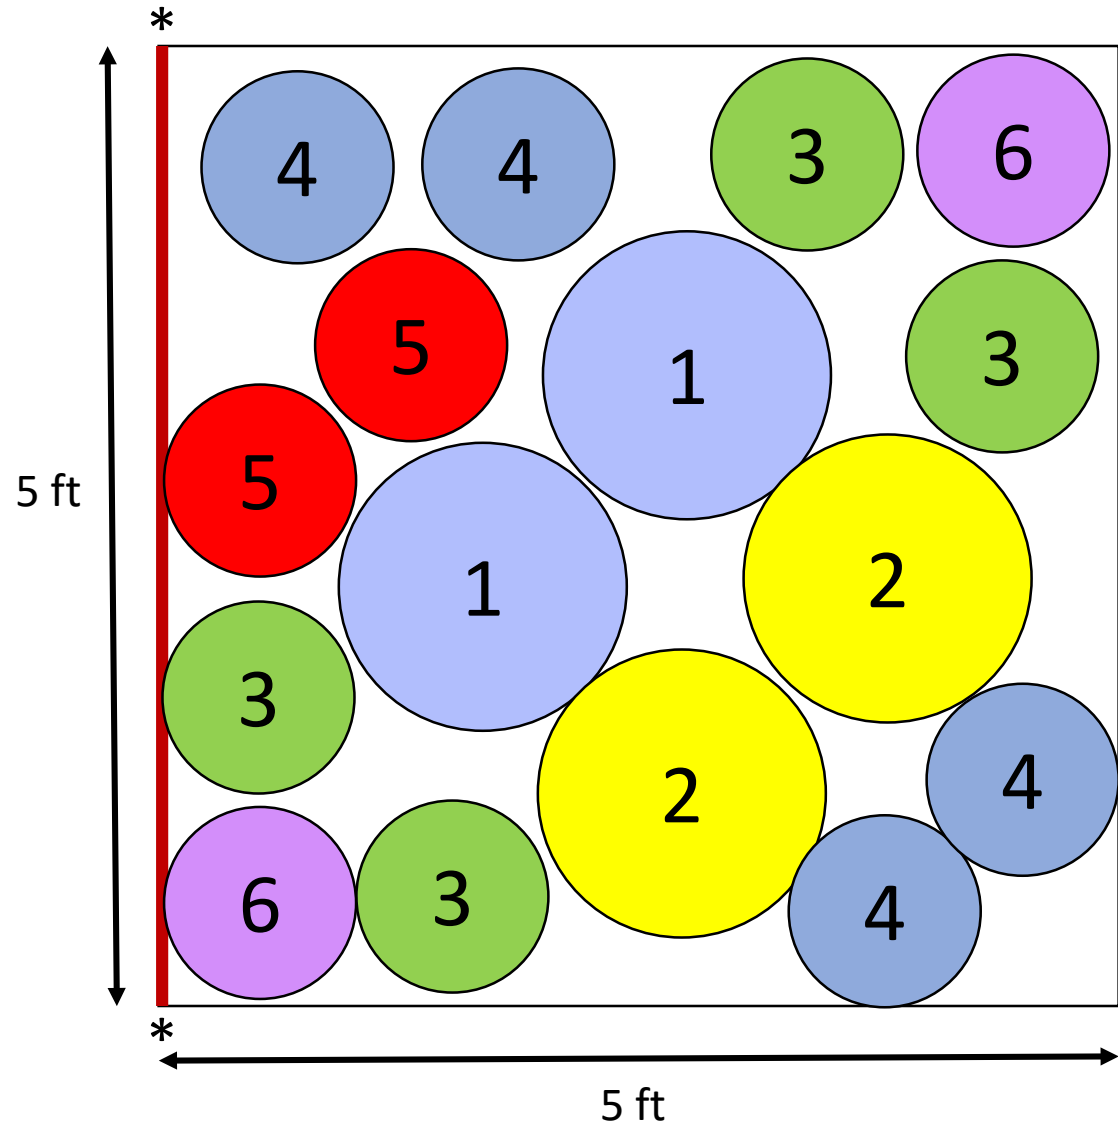

Plant Dane Rain Garden Planting Plan – FULL SUN

16 plants

- 1 – Blue Vervain
- 2 – Early Sunflower
- 3 – Brown Fox Sedge
- 4 – Great Blue Lobelia
- 5 – Royal Catchfly
- 6 – Lavender Hyssop

* Mirror across red side to double garden size (32 plants)

Plant Dane Rain Garden Planting Plan – FULL SUN

32 plants

6 ft

11 ft

- 1 – Blue Vervain
- 2 – Early Sunflower
- 3 – Brown Fox Sedge
- 4 – Great Blue Lobelia
- 5 – Royal Catchfly
- 6 – Lavender Hyssop

Plant Dane Rain Garden Plant List - FULL SUN

Area	Common Name	Latin Name	Sun Exposure			Height	Bloom Time						
			FULL	PART	SHADE		APR	MAY	JUN	JUL	AUG	SEP	OCT
4	Great Blue Lobelia	Lobelia siphilitica	F	P		2'				J	A	S	
2	Early Sunflower	Heliopsis helianthoides	F	P		5'			J	J	A	S	O
3	Brown Fox Sedge	Carex vulpinoidea	F	P		3'							
6	Lavender Hyssop	Agastache foeniculum	F	P		3'			J	J	A	S	
5	Royal Catchfly	Silene regia	F	P		4'				J	A		
1	Blue Vervain	Verbena hastata	F	P		5'				J	A	S	