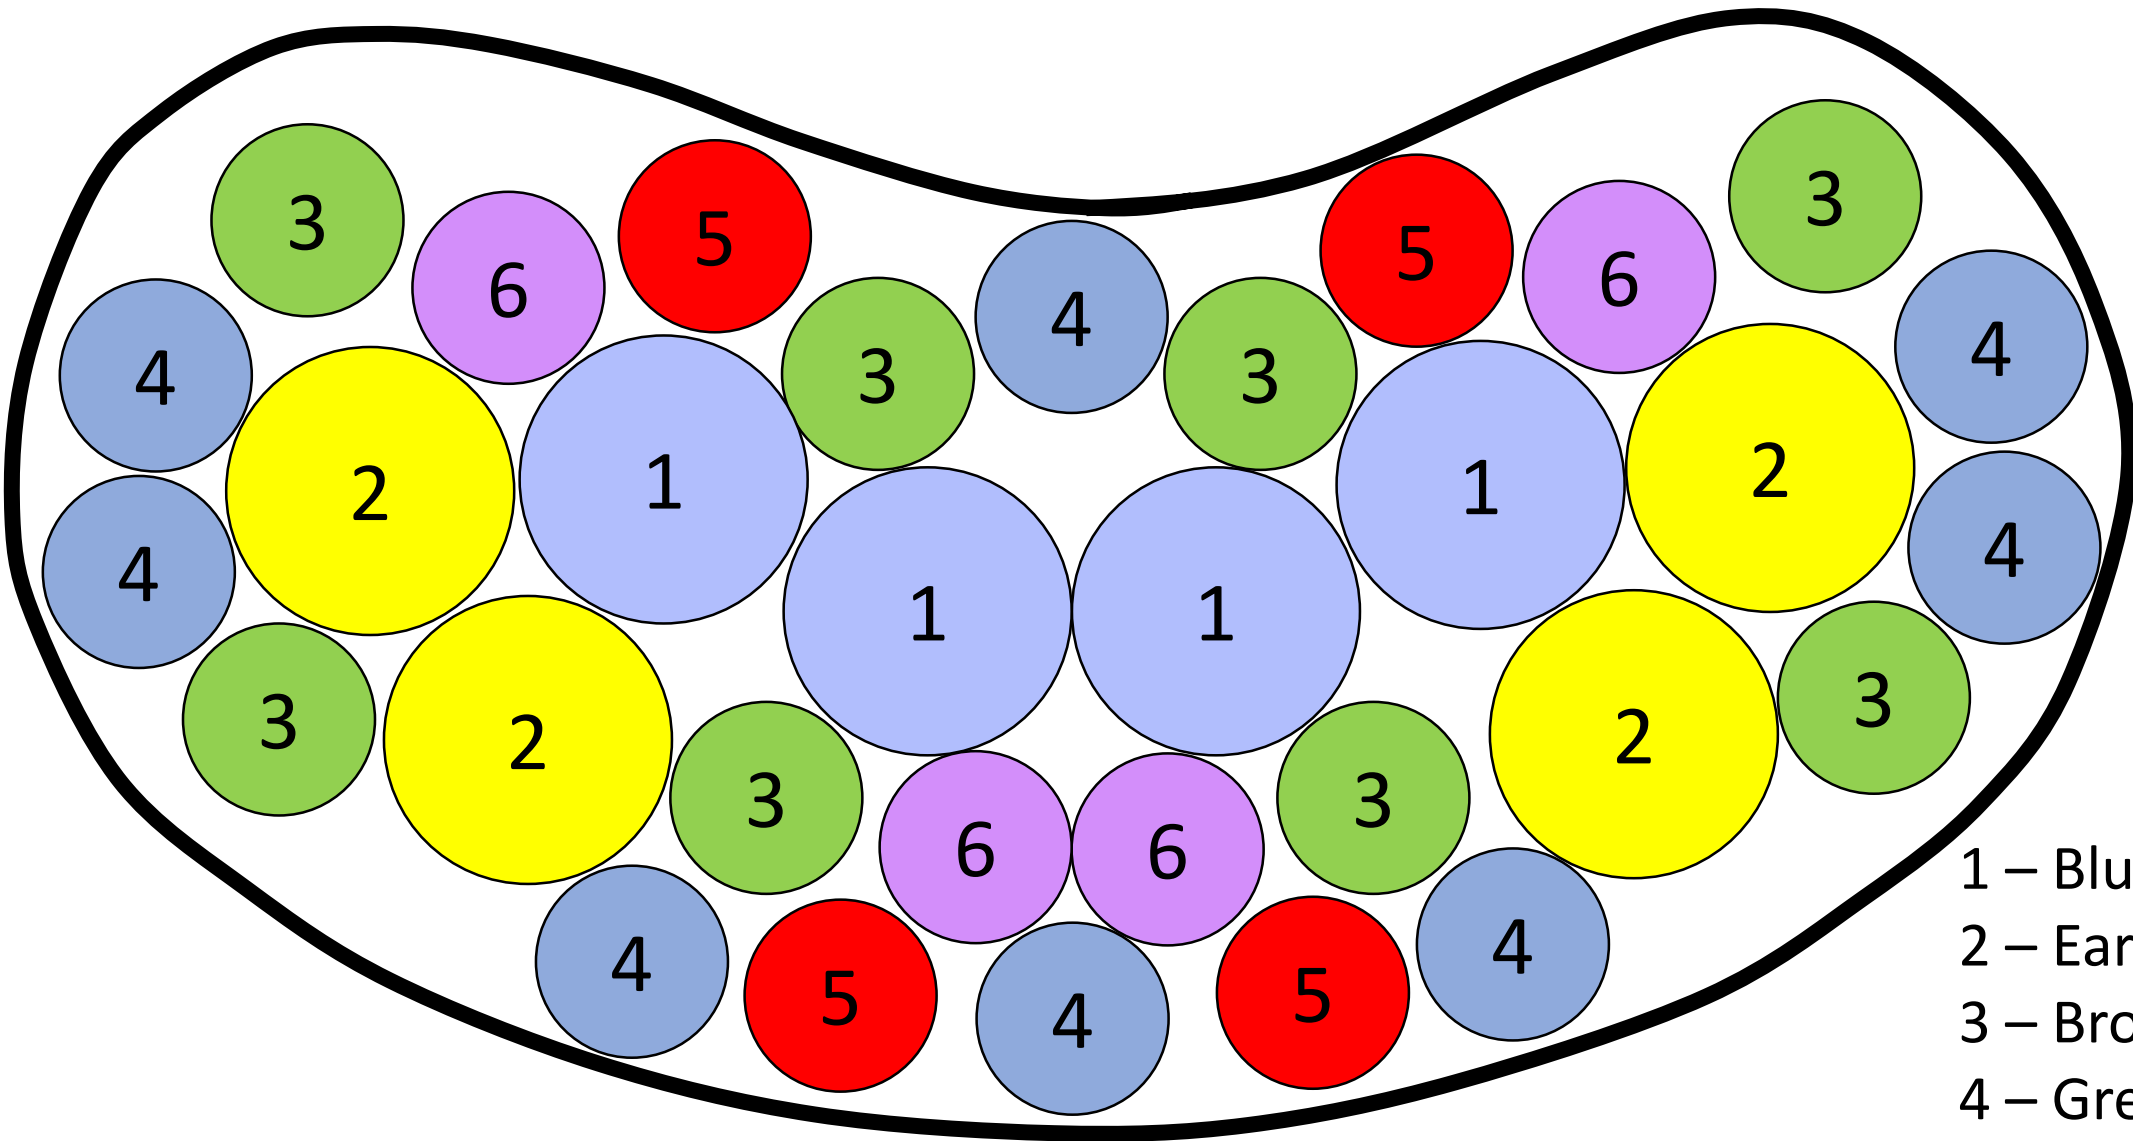

Plant Dane Rain Garden Planting Plan – FULL SUN

16 plants

- 1 – Blue Vervain
- 2 – Early Sunflower
- 3 – Brown Fox Sedge
- 4 – Great Blue Lobelia
- 5 – Royal Catchfly
- 6 – Lavender Hyssop

* Mirror across red side to double garden size (32 plants)

Plant Dane Rain Garden Planting Plan – FULL SUN

32 plants

6 ft

11 ft

- 1 – Blue Vervain
- 2 – Early Sunflower
- 3 – Brown Fox Sedge
- 4 – Great Blue Lobelia
- 5 – Royal Catchfly
- 6 – Lavender Hyssop

Plant Dane Rain Garden Plant List - FULL SUN

Area	Common Name	Latin Name	Sun Exposure			Height	Bloom Time						
			FULL	PART	SHADE		APR	MAY	JUN	JUL	AUG	SEP	OCT
4	Great Blue Lobelia	Lobelia siphilitica	F	P		2'				J	A	S	
2	Early Sunflower	Heliopsis helianthoides	F	P		5'			J	J	A	S	O
3	Brown Fox Sedge	Carex vulpinoidea	F	P		3'							
6	Lavender Hyssop	Agastache foeniculum	F	P		3'			J	J	A	S	
5	Royal Catchfly	Silene regia	F	P		4'				J	A		
1	Blue Vervain	Verbena hastata	F	P		5'				J	A	S	