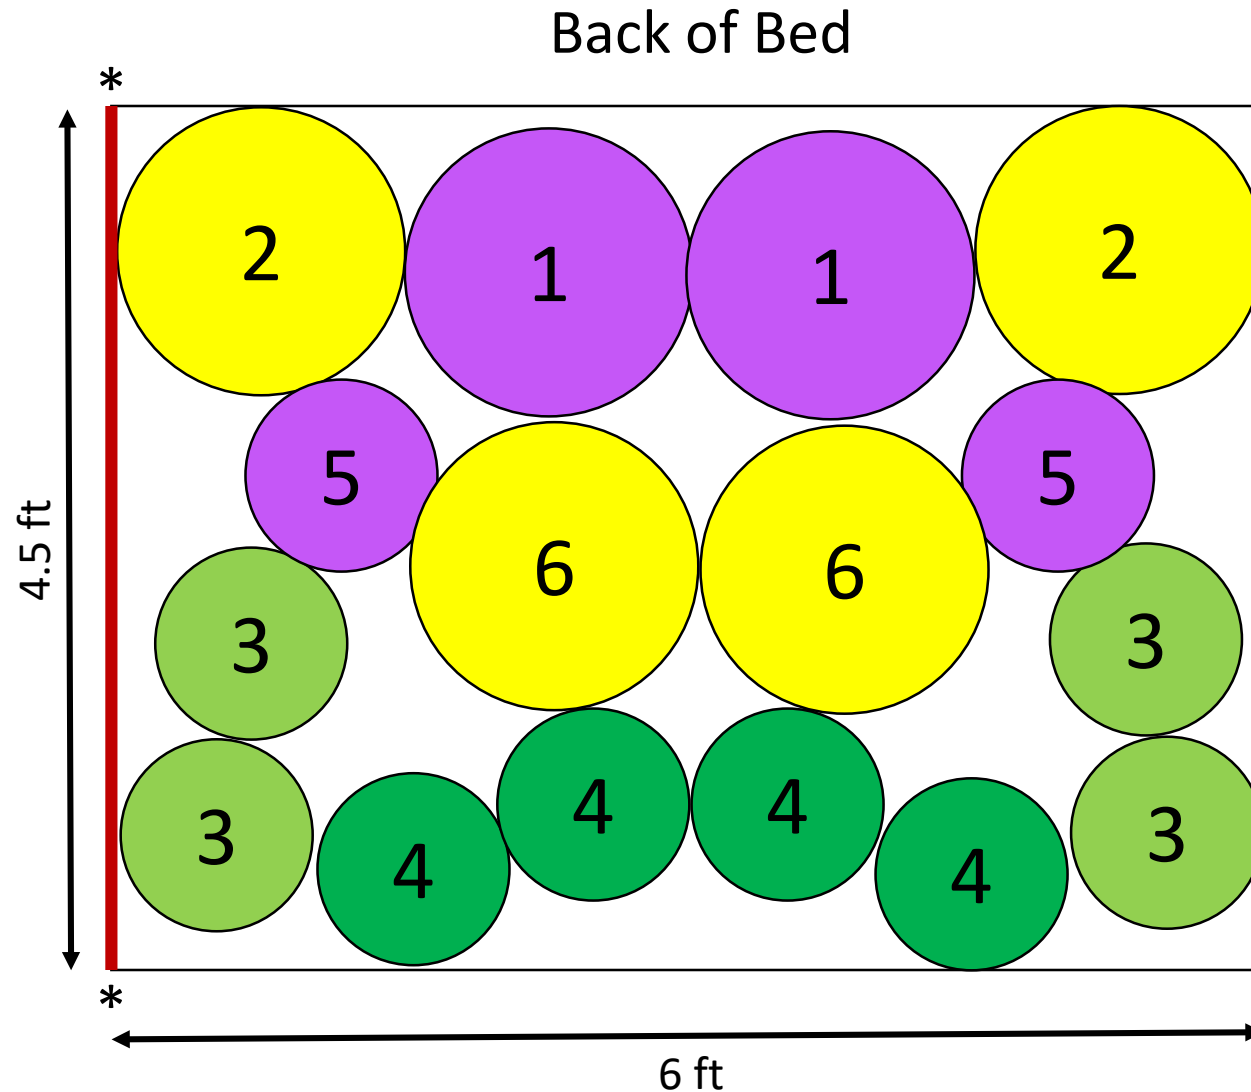

Plant Dane Pollinator Garden– FULL/PART SUN

16 plants

- 1 – New England Aster
- 2 – Showy Goldenrod
- 3 – Little Bluestem
- 4 – Bottlebrush Grass
- 5 – Meadow Blazing Star
- 6 – Early Sunflower

* Mirror across red side to double garden size (32 plants)