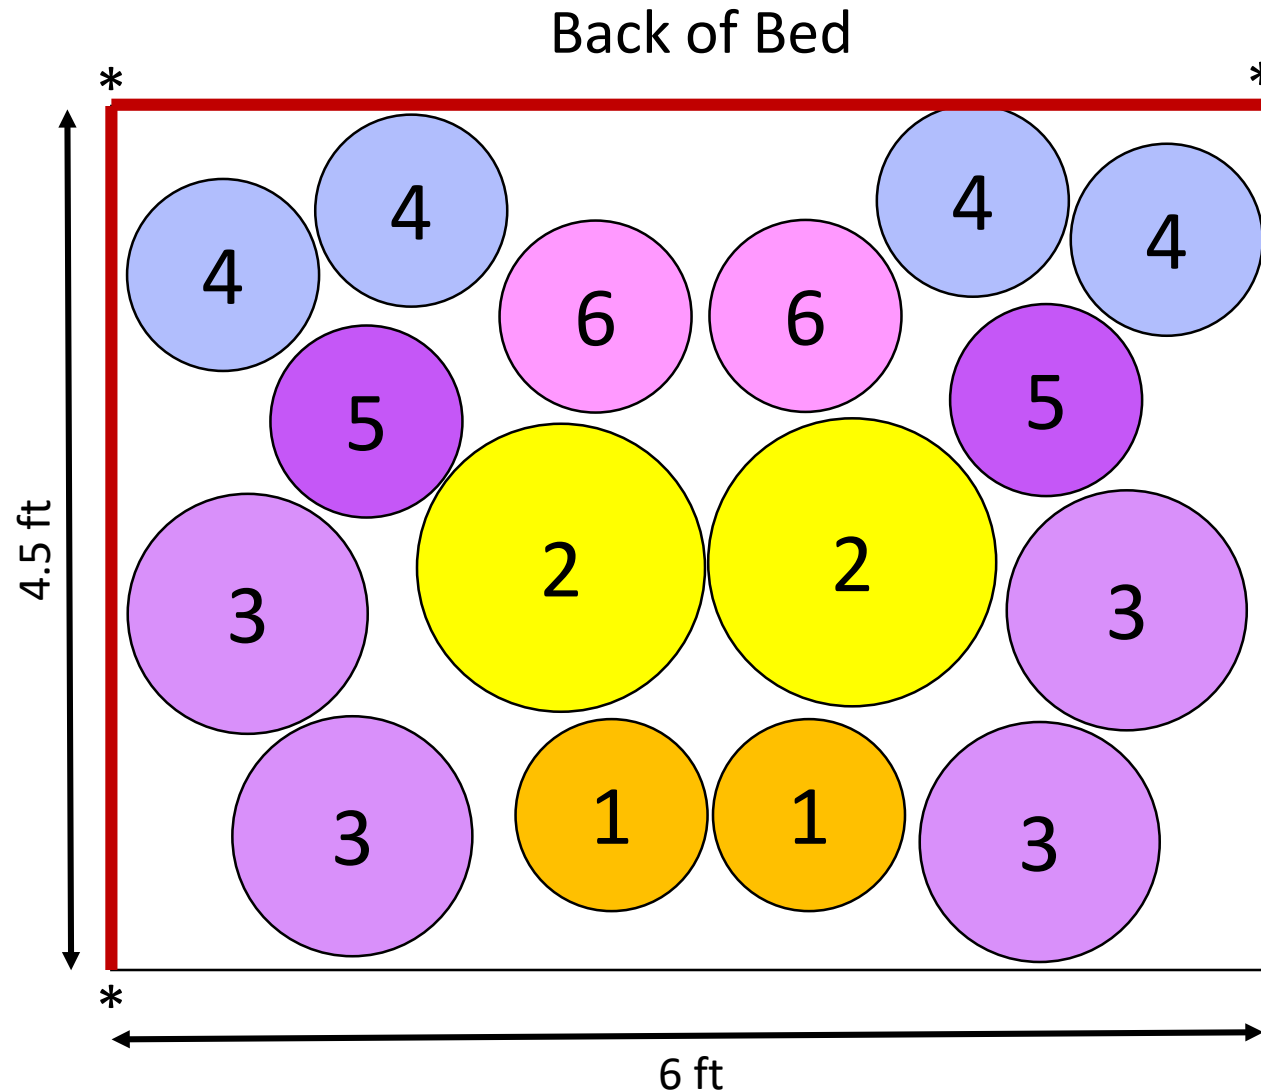

Plant Dane Monarch Magnet Garden 2024– FULL SUN

16 plants

- 1 – Butterfly Weed
- 2 – Showy Goldenrod
- 3 – Purple Prairie Clover
- 4 – Sky Blue Aster
- 5 – Rough Blazing Star
- 6 – Prairie Milkweed

* Mirror across either red side to double garden size (32 plants)