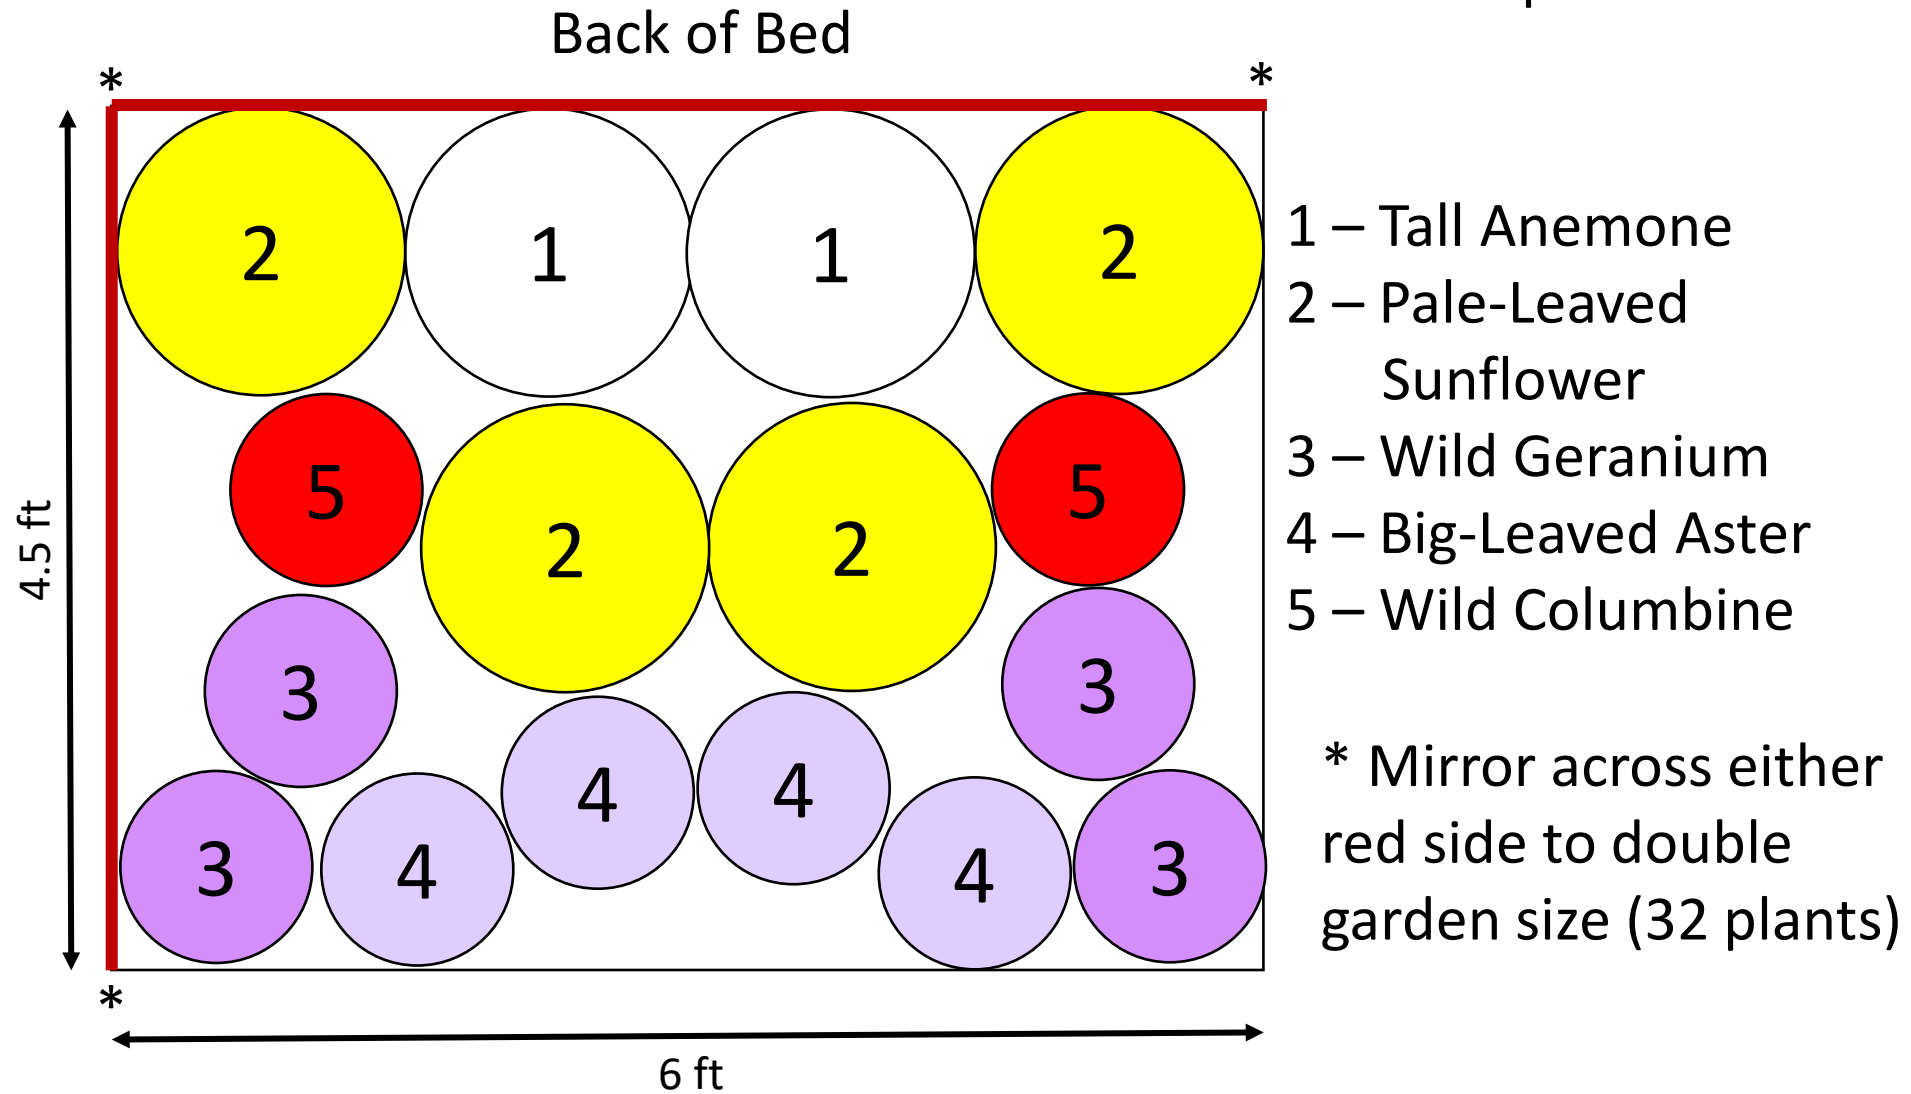

Plant Dane Pollinator Garden 2025 – SHADE

16 plants

Plant Dane Pollinator Garden Plant List – SHADE

| Area | Common Name | Latin Name | Sun Exposure | | | Height | Bloom Time | | | | | | | |
|------|-----------------------|-------------------------------|--------------|------|-------|--------|------------|-----|-----|-----|-----|-----|-----|--|
| | | | FULL | PART | SHADE | | APR | MAY | JUN | JUL | AUG | SEP | OCT | |
| 5 | Wild Columbine | <i>Aquilegia canadensis</i> | F | P | S | 2' | A | M | J | | | | | |
| 1 | Tall Anemone | <i>Anemone virginiana</i> | | P | S | 3' | | | J | J | A | | | |
| 4 | Big-Leaved Aster | <i>Aster macrophyllus</i> | | P | S | 2' | | | | | | S | O | |
| 3 | Mistflower | <i>Eupatorium coelestinum</i> | | P | | 2' | | | | J | A | S | O | |
| 2 | Pale-Leaved Sunflower | <i>Helianthus strumosus</i> | | P | S | 2' | | | | J | A | | | |