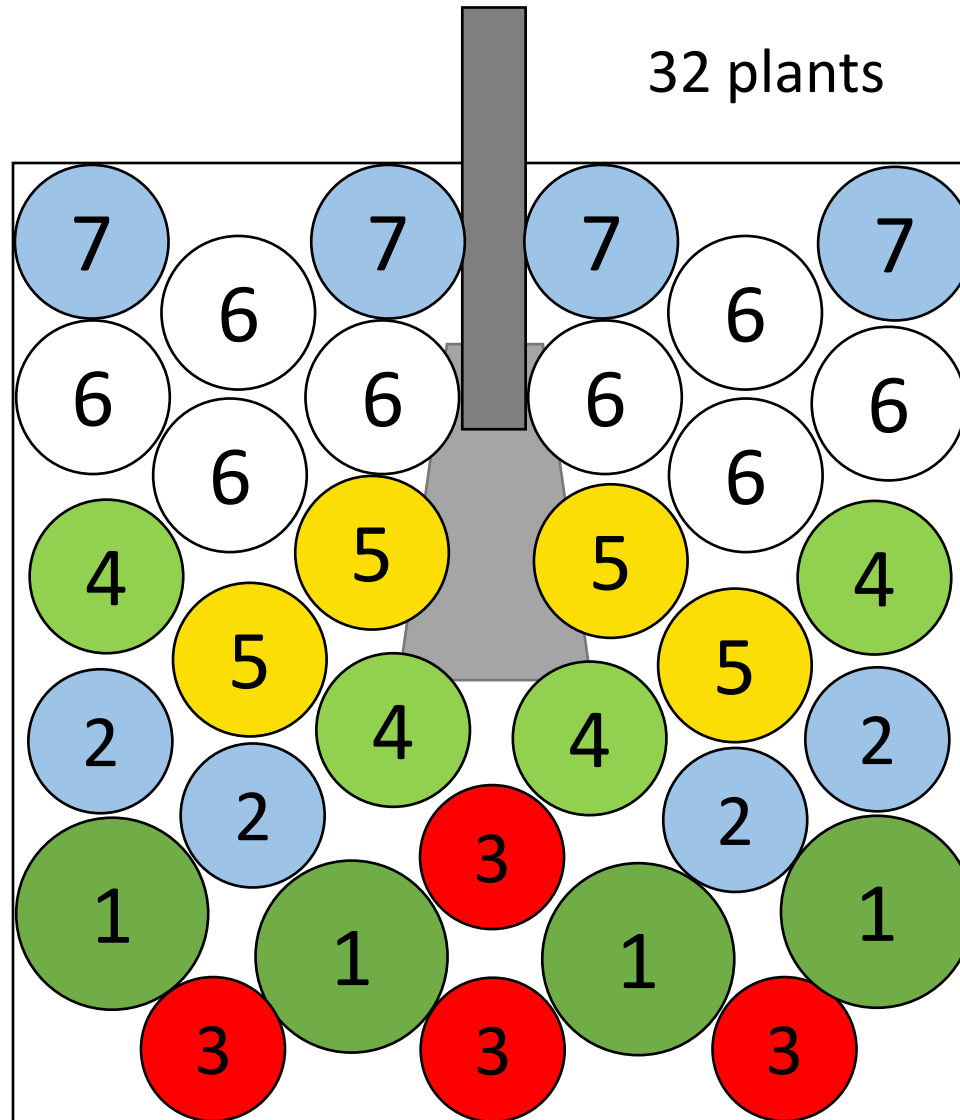

Plant Dane Downspout Garden 2025 – FULL SUN

Plant List

- 1 – Prairie Dropseed (4)
- 2 – Blue Lobelia (4)
- 3 – Wild Columbine (4)
- 4 – Plains Oval Sedge (4)
- 5 – Showy Black-eyed Susan (4)
- 6 – Smooth Penstemon (8)
- 7 – Smooth Blue Aster (4)

Plant Dane Downspout Garden 2025 – PART SUN

Plant List

- 1 – Brown Fox Sedge (4)
- 2 – Blue Lobelia (4)
- 3 – Wild Columbine (4)
- 4 – Long-beaked Sedge(4)
- 5 – Purple Coneflower (4)
- 6 – Tall Anemone (8)
- 7 – Calico Aster (4)