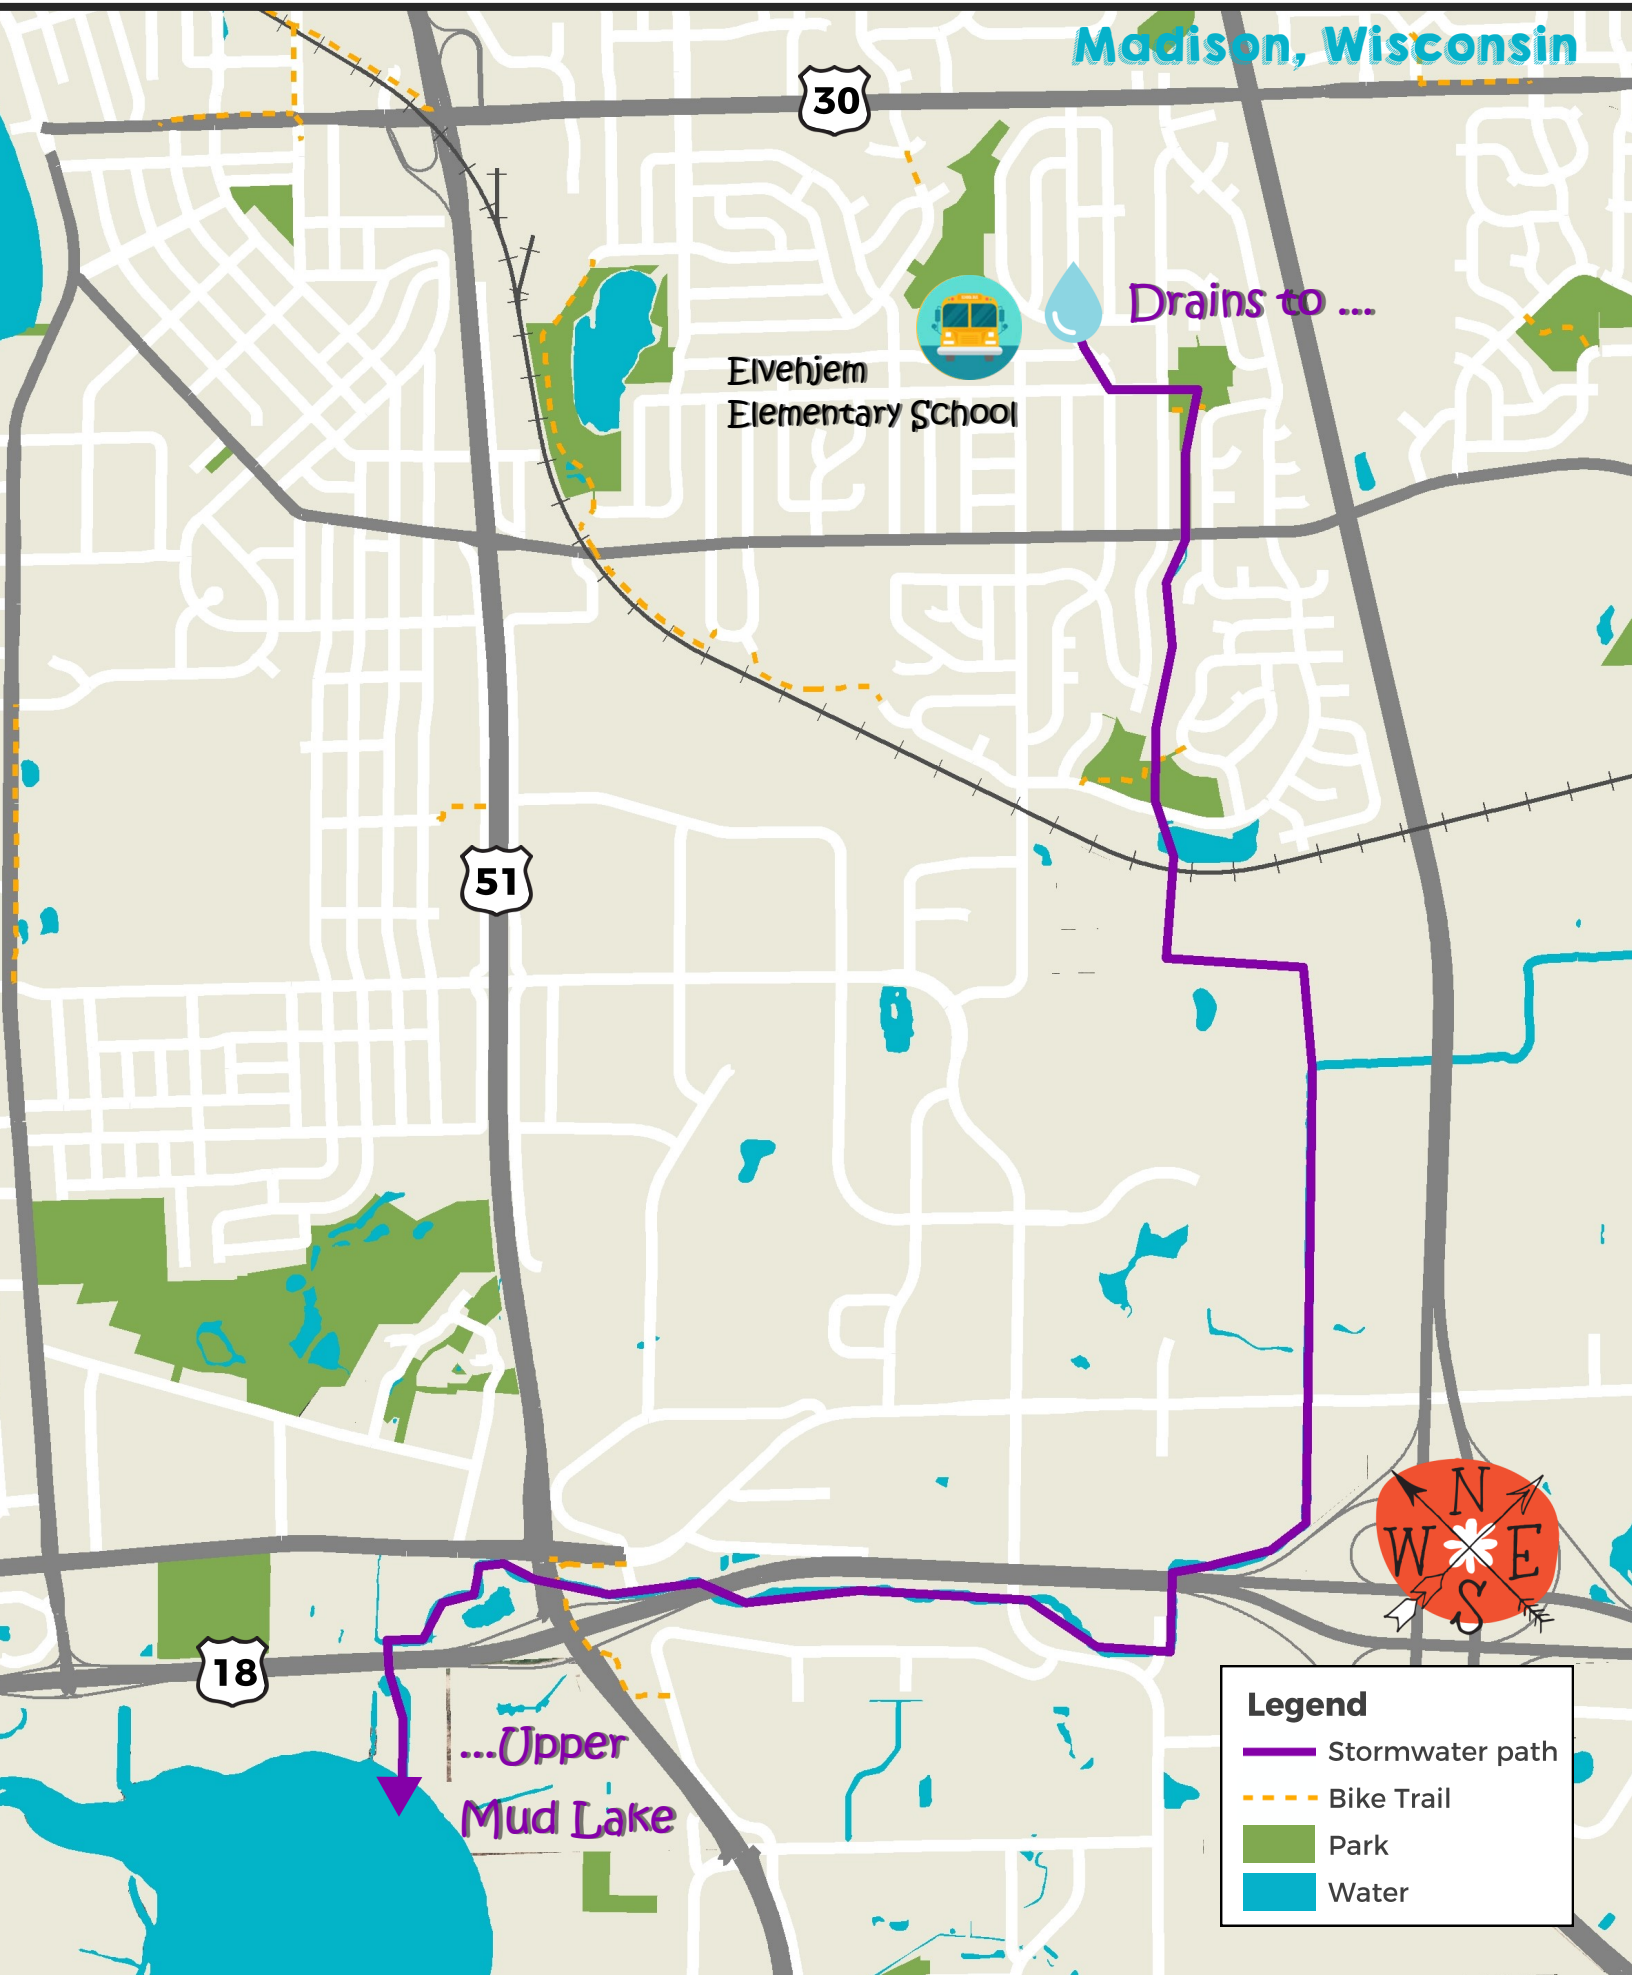

Elvehjem Elementary Stormwater Flow Path

Madison, Wisconsin

Elvehjem Elementary School

Drains to ...

51

18

...Upper Mud Lake

Legend

- Stormwater path
- Bike Trail
- Park
- Water