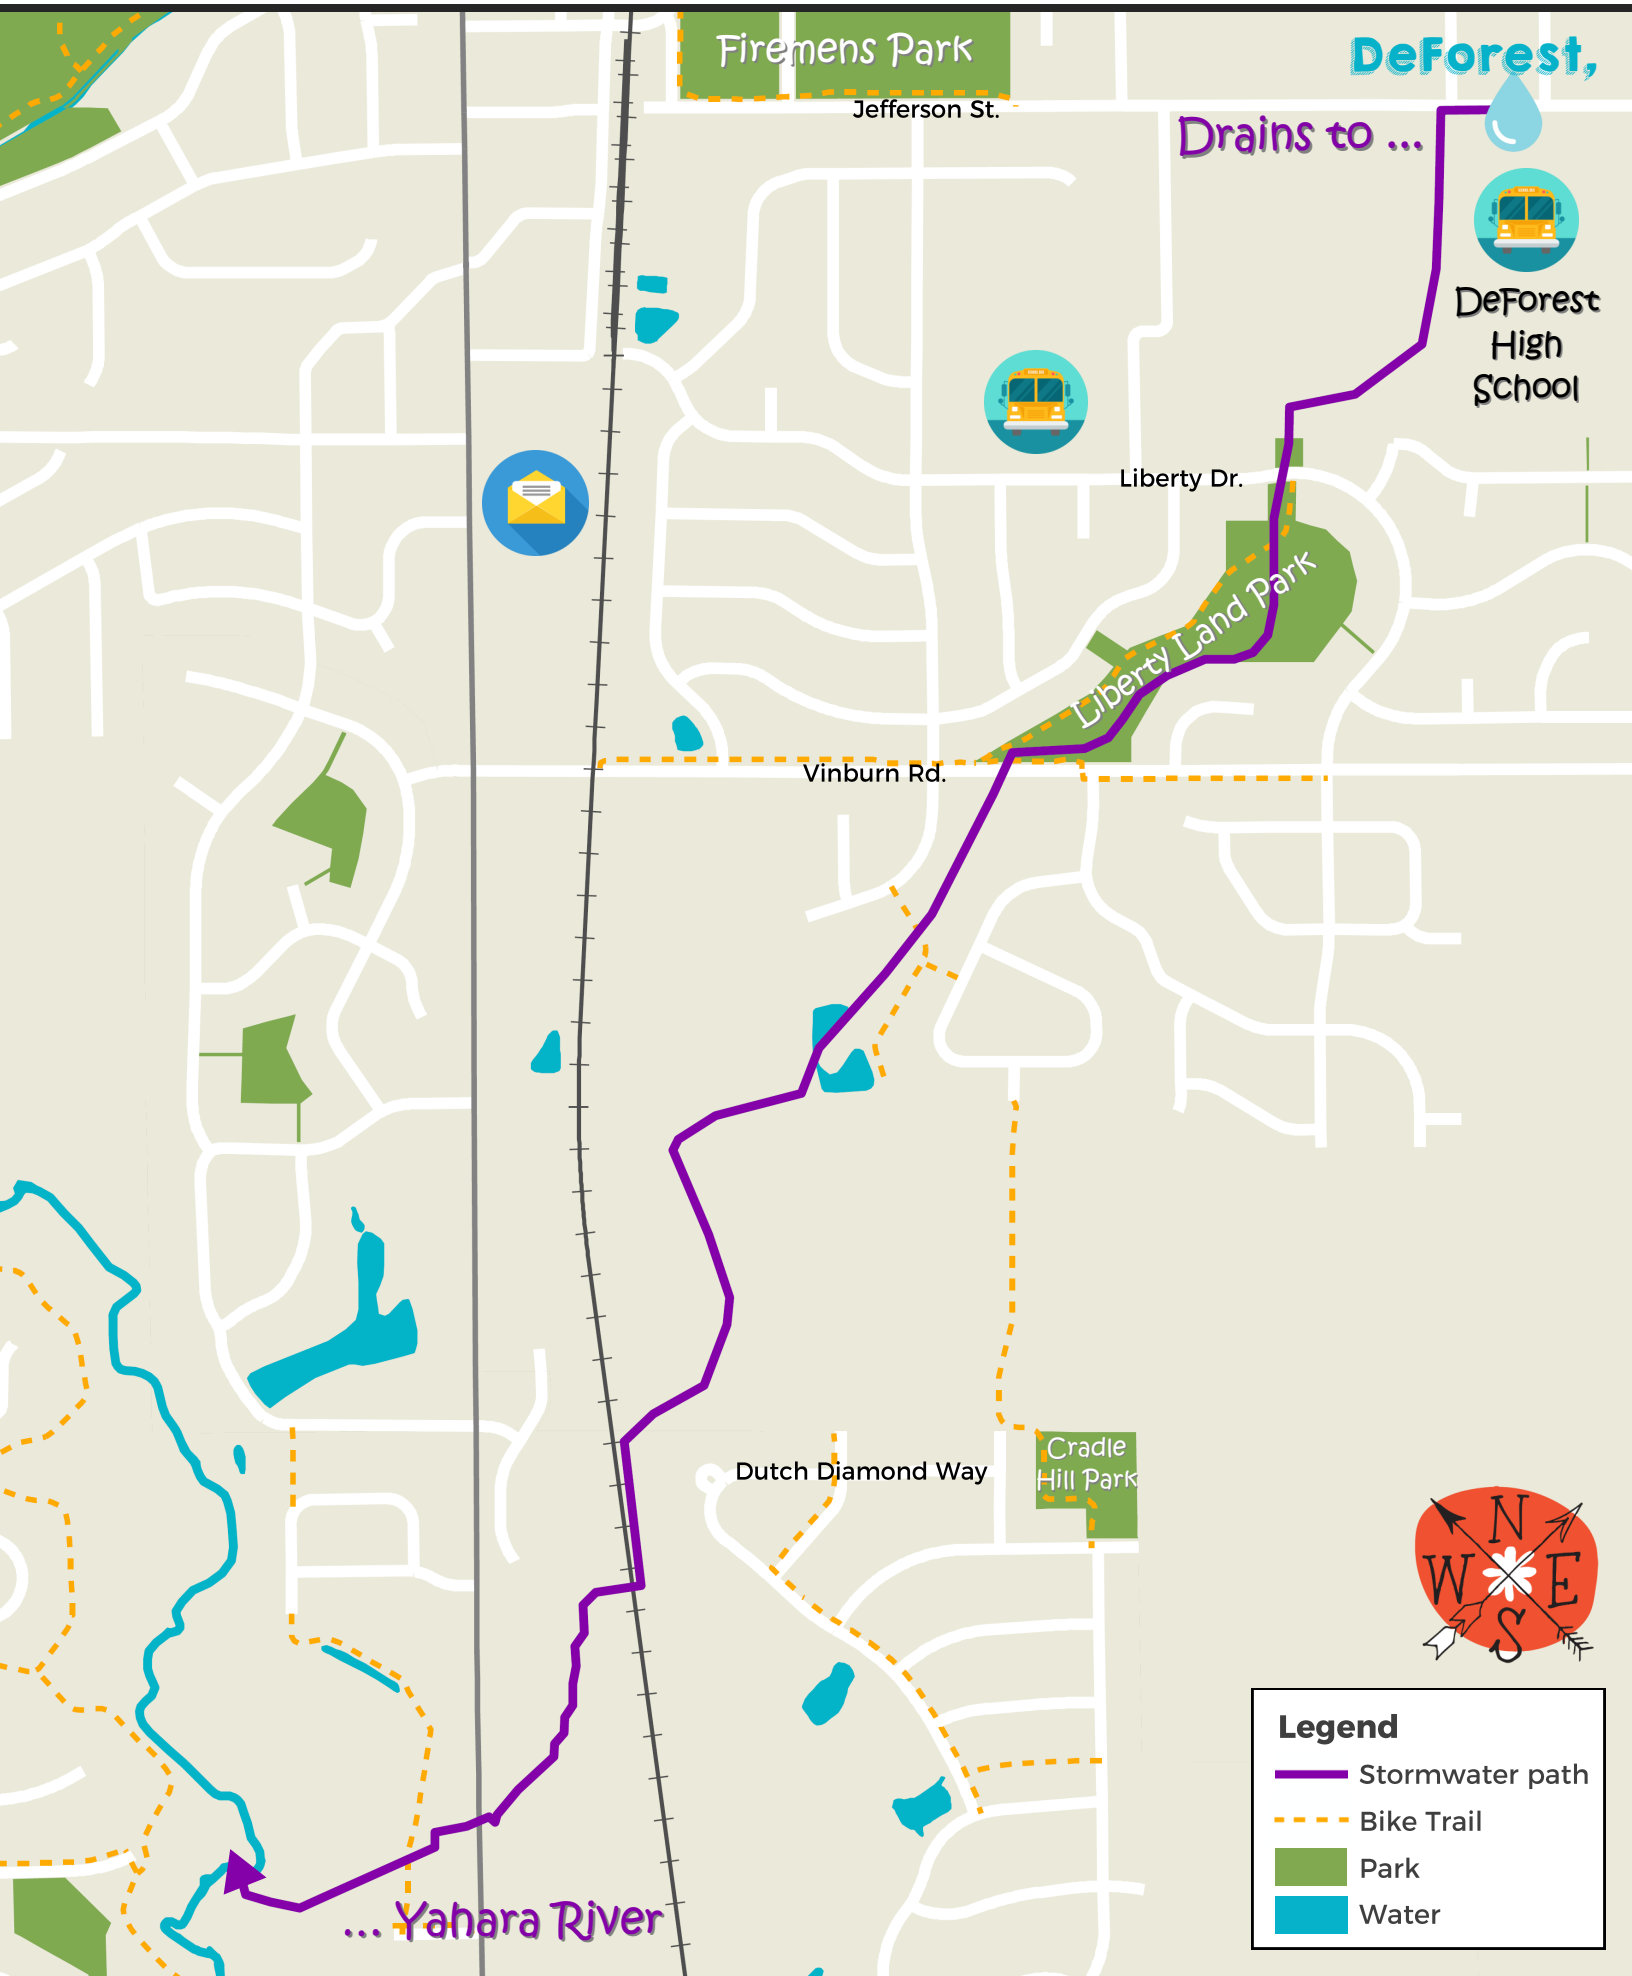

DeForest High School Stormwater Flow Path

DeForest,

Firemens Park

Jefferson St.

Drains to ...

DeForest High School

Liberty Dr.

Liberty Land Park

Vinburn Rd.

Dutch Diamond Way

Cradle Hill Park

... Yahara River

Legend

- Stormwater path
- Bike Trail
- Park
- Water